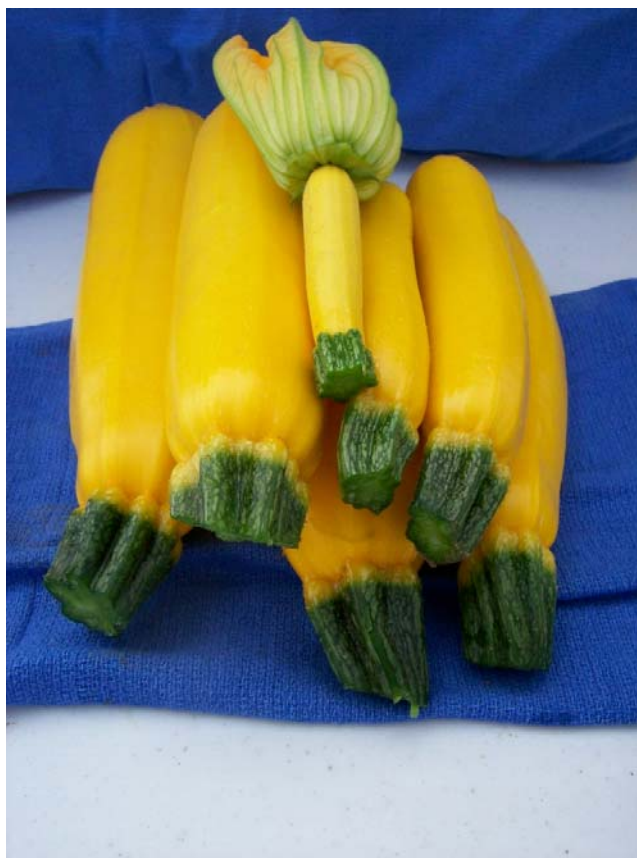

- ✓ 50 days maturity
- ✓ Long cylindrical, even-sided fruit shape
- ✓ Low spine count
- ✓ Low, open bush canopy
- ✓ Gene b

**Intermediate Resistance: PM2. ZYMV,WMVII**