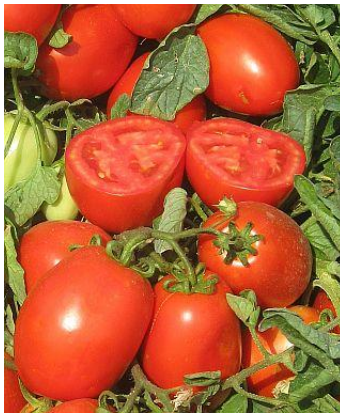

Professional Vegetable Seeds

TOMATO, EM 2010TY F-1 HYB.

EM 2010TY is a very productive determinate to semi determinate F-1 Hybrid Saladette/Rio Grande type 110-120 grams, very firm, with very high resistance to VFFNBsp Tomato Yellow Leaf Curl Virus